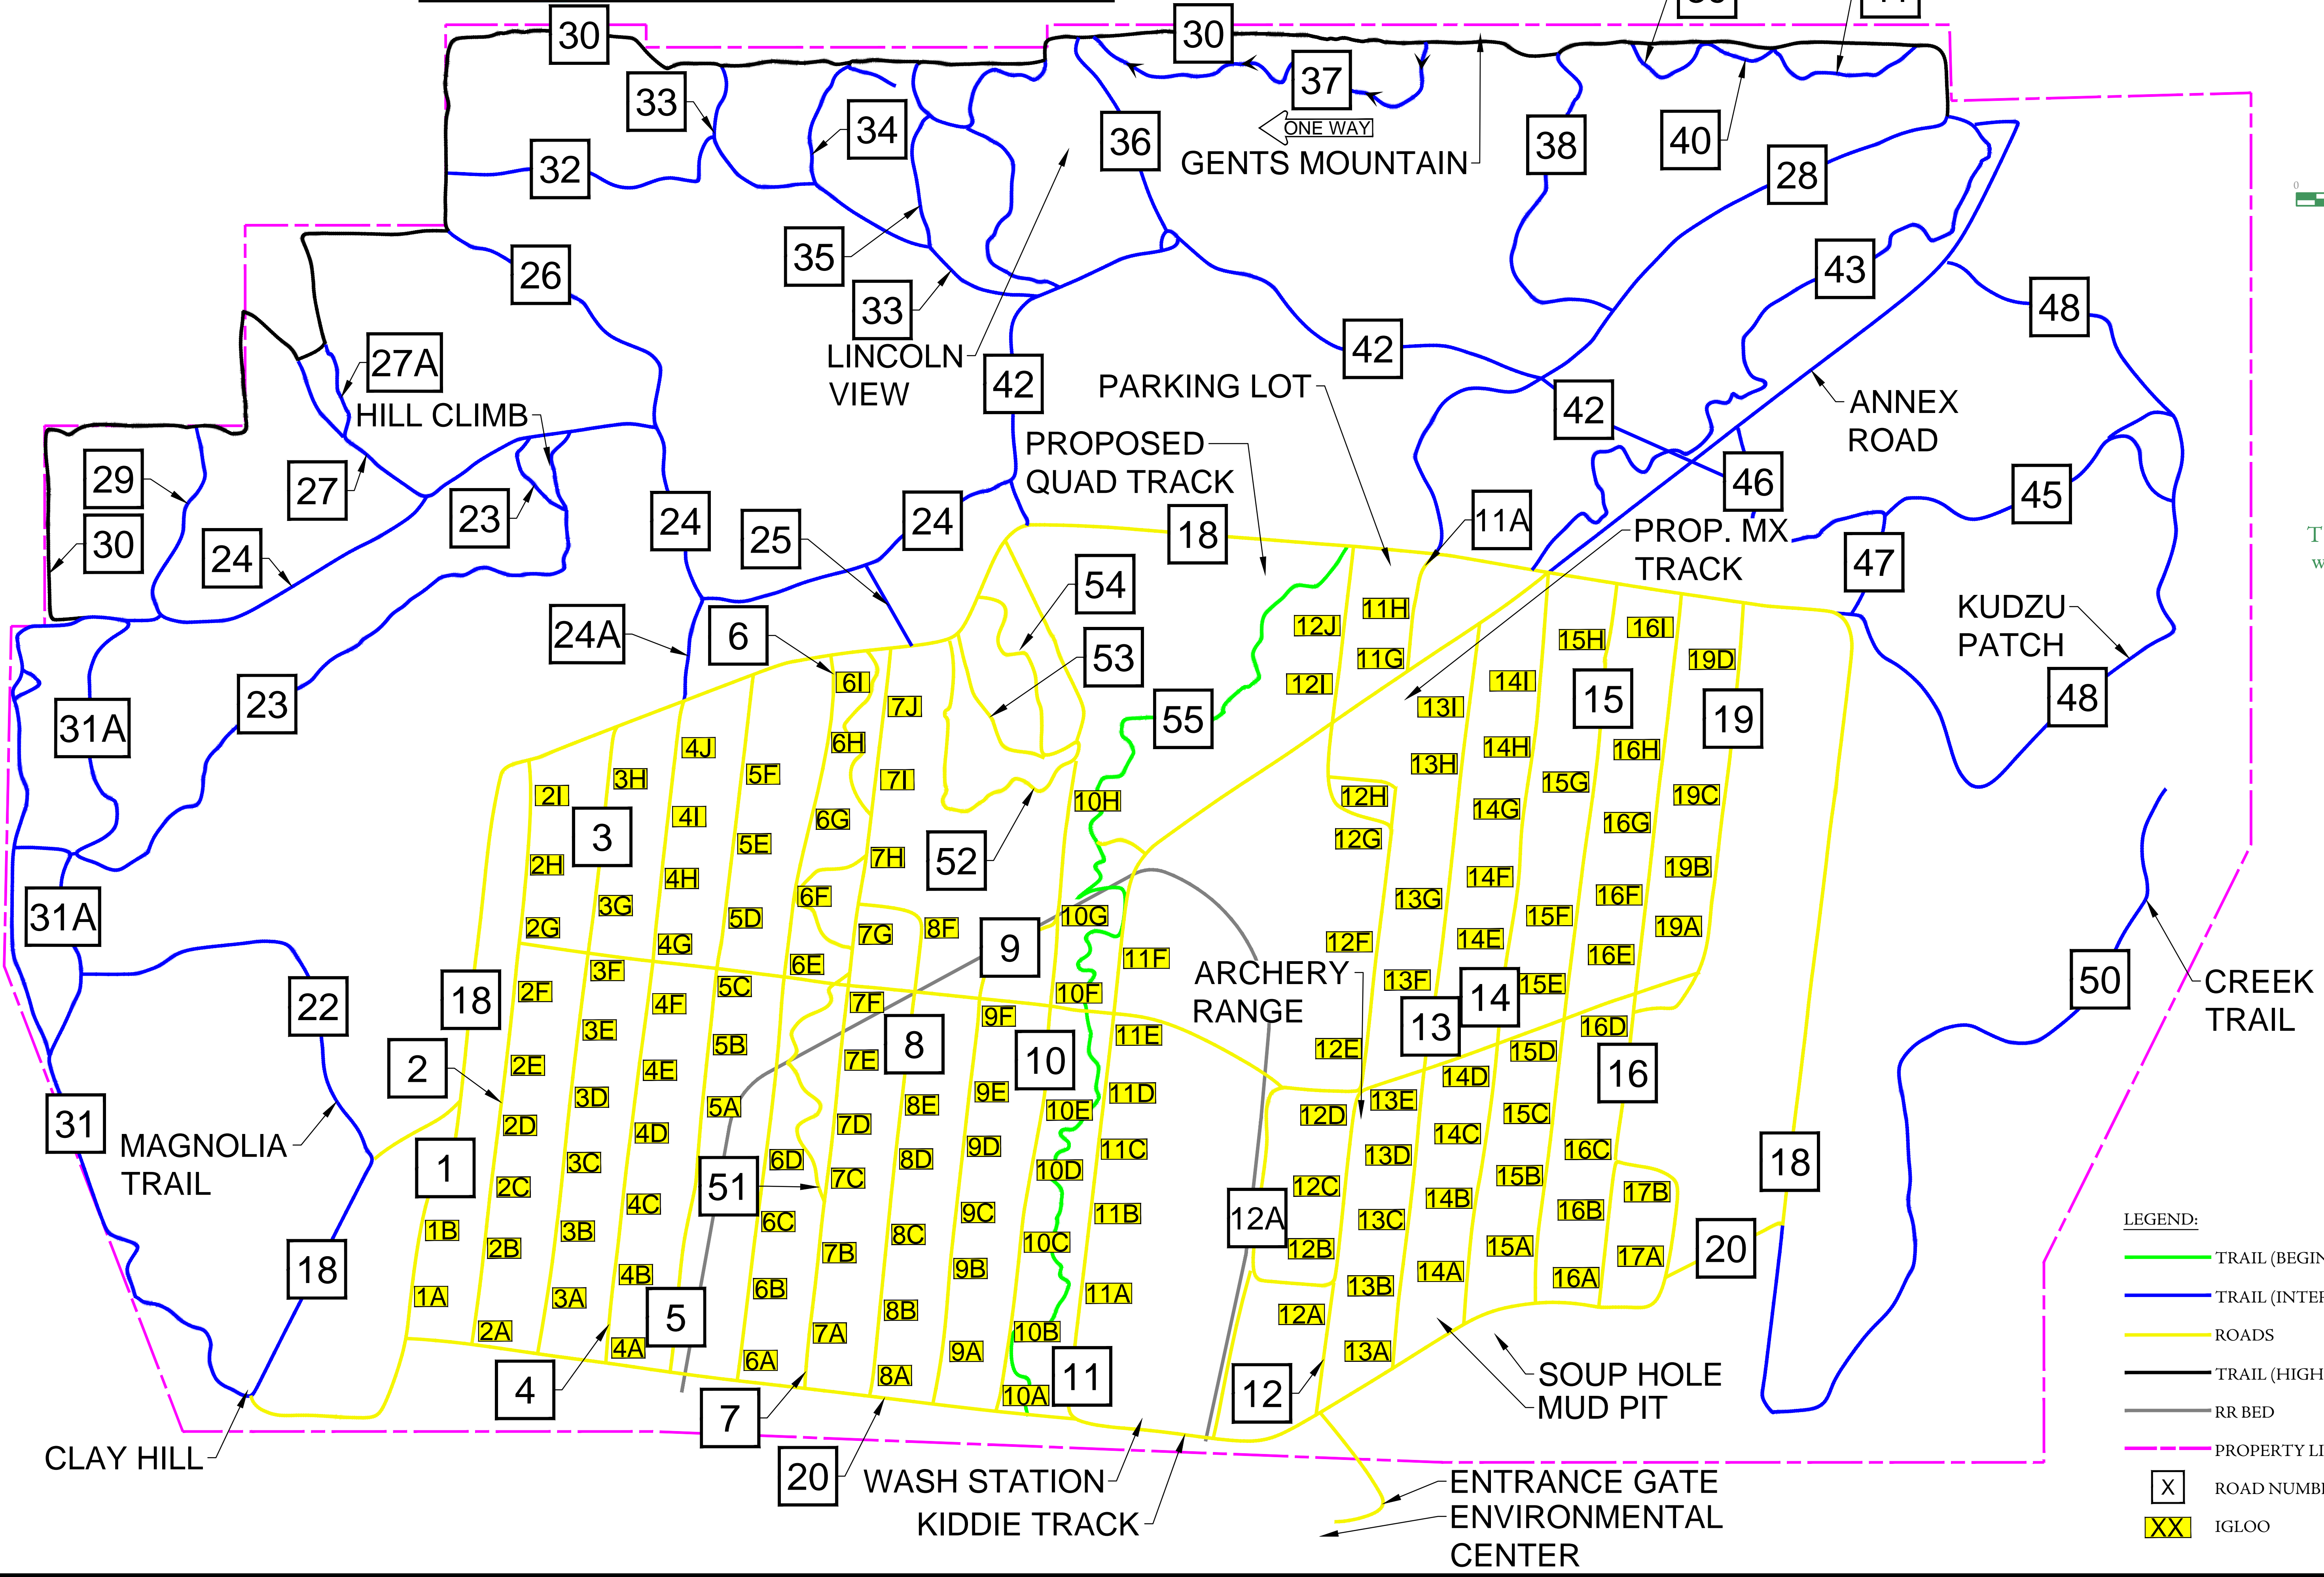

THE PUBLIC PARK AUTHORITY OF THE CITIES OF LINCOLN AND TALLADEGA

PREPARED BY

THE KELLEY GROUP
www.kelleynetwork.com
(256) 248-7030

- LEGEND:**
-  TRAIL (BEGINNER DIFFICULTY)
 -  TRAIL (INTERMEDIATE DIFFICULTY)
 -  ROADS
 -  TRAIL (HIGH DIFFICULTY)
 -  RR BED
 -  PROPERTY LINE
 -  ROAD NUMBER
 -  IGLOO